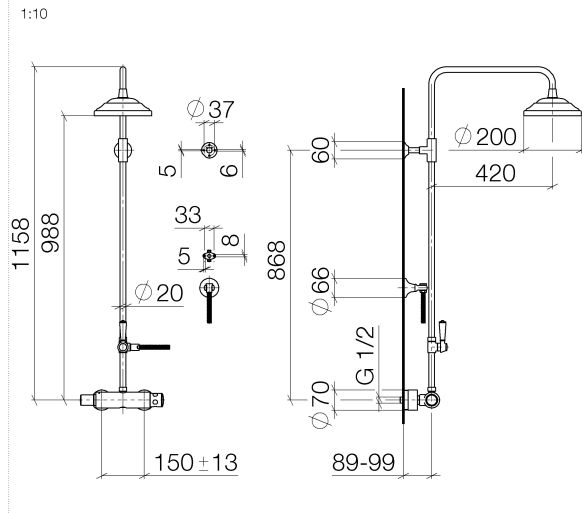

ST 050 304 4360

- shower with fixed riser projection 420mm
- rain shower Ø 200 mm
- rain shower with anti-scale system
- max. rainshower flow 14 l/min
- Function from: 8 l/min
- rotary diverter for fixed-riser shower/hand shower
- height of fittings up to rain shower (bottom edge) 985mm
- height of fittings up to top edge of elbow 1160mm
- two-part push-on rosette Ø 65 mm
- rosette for shower holder Ø 65mm
- rosette for wall mounting Ø 60mm
- gauge 150 mm - 13 mm
- metal shower hose 1250mm with integrated anti-twist protection
- 1/2" connection
- Pipe diameter 20 mm

Intrinsic protection against back flow.

NOTE: The handles must be ordered separately from the fittings!

MADISON Showerpipe with shower thermostat - Brushed Platinum

MADISON

ST 050 304 4360

ST 050 304 4360

Flow rate chart