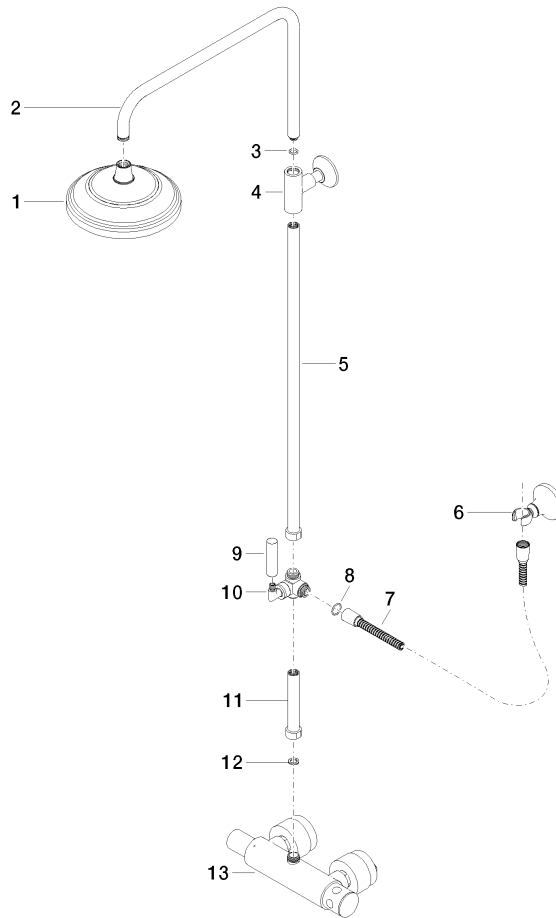

ST 050 304 4360

- shower with fixed riser projection 420mm
- rain shower Ø 200 mm
- rain shower with anti-scale system
- max. rainshower flow 14 l/min
- Function from: 8 l/min
- rotary diverter for fixed-riser shower/hand shower
- height of fittings up to rain shower (bottom edge) 985mm
- height of fittings up to top edge of elbow 1160mm
- two-part push-on rosette Ø 65 mm
- rosette for shower holder Ø 65mm
- rosette for wall mounting Ø 60mm
- gauge 150 mm - 13 mm
- metal shower hose 1250mm with integrated anti-twist protection
- 1/2" connection
- Pipe diameter 20 mm

Intrinsic protection against back flow.

NOTE: The handles must be ordered separately from the fittings!

MADISON Showerpipe with shower thermostat - Brushed Platinum

MADISON

ST 050 304 4360

ST 050 304 4360

Flow rate chart

Certificates

LGA_38665.

ST 050 304 4360

Parts for other finishes can be found here: [Chrome](#)

Spare parts list

No.	Item Number	Name	Quantity used	Delivery time
1	04 12 05 038 01-06	shower	1	60
2	04 28 22 101 20-06	spout	1	10
3	90 14 10 011 00 90	seal	1	2
4	90 17 11 037 01-06	holder	1	-
Spare part can no longer be ordered, please order the replacement item				
5	90 28 22 104 00-06	pipe	1	-
Spare part can no longer be ordered, please order the replacement item				
6	90 17 09 045 01-06	diverter	1	10
7	09 30 30 064-06	screw	1	10
8	09 18 20 011-06	base	1	10
9	09 28 22 013 90	pipe	1	2
10	11 170 370-06	MADISON Lever insert - Brushed Platinum	1	10
11	09 30 30 062-06	screw	1	10
12	09 14 10 122 90	seal	1	2
13	28 104 970-06	Metal shower hose 1/2" x 1/2" x 1250 mm - Brushed Platinum	1	2
14	28 050 410-06	holder	1	60
15	90 28 22 103 00-06	pipe	1	-
Spare part can no longer be ordered, please order the replacement item				
16	90 14 20 002 00 90	seal	1	2
17	04 17 01 044 01-06	fitting	1	10