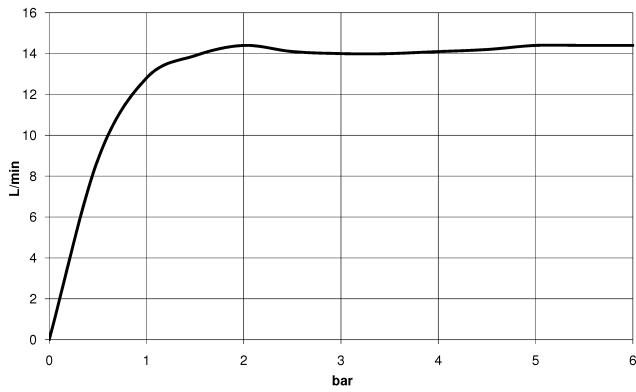

Intrinsic protection against back flow.

NOTE: The handles must be ordered separately from the fittings!

MADISON Showerpipe with shower thermostat - Brushed Platinum

MADISON

ST 050 304 4360

ST 050 304 4360

Flow rate chart