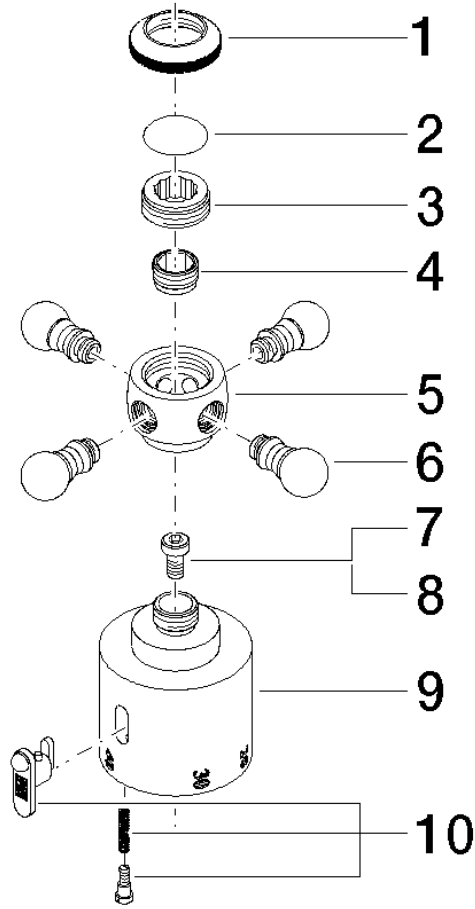

ST 050 304 4360

- shower with fixed riser projection 420mm
- rain shower Ø 200 mm
- rain shower with anti-scale system
- max. rainshower flow 14 l/min
- Function from: 8 l/min
- rotary diverter for fixed-riser shower/hand shower
- height of fittings up to rain shower (bottom edge) 985mm
- height of fittings up to top edge of elbow 1160mm
- two-part push-on rosette Ø 65 mm
- rosette for shower holder Ø 65mm
- rosette for wall mounting Ø 60mm
- gauge 150 mm - 13 mm
- metal shower hose 1250mm with integrated anti-twist protection
- 1/2" connection
- Pipe diameter 20 mm

Parts for other finishes can be found here: [Chrome](#)

Spare parts list

No.	Item Number	Name	Quantity used	Delivery time
1	09 20 36 005-06	handle	1	10
2	09 26 01 016 90	accessories	1	2
3	09 20 83 006 90	handle	1	2
4	09 24 03 119 90	nipple	1	2
6	09 20 36 004-06	handle	4	10
7	90 30 30 027 00 90	screw	1	2
8	09 30 33 004 90	screw	1	2
10	90 21 33 020 00 90	handle	1	2